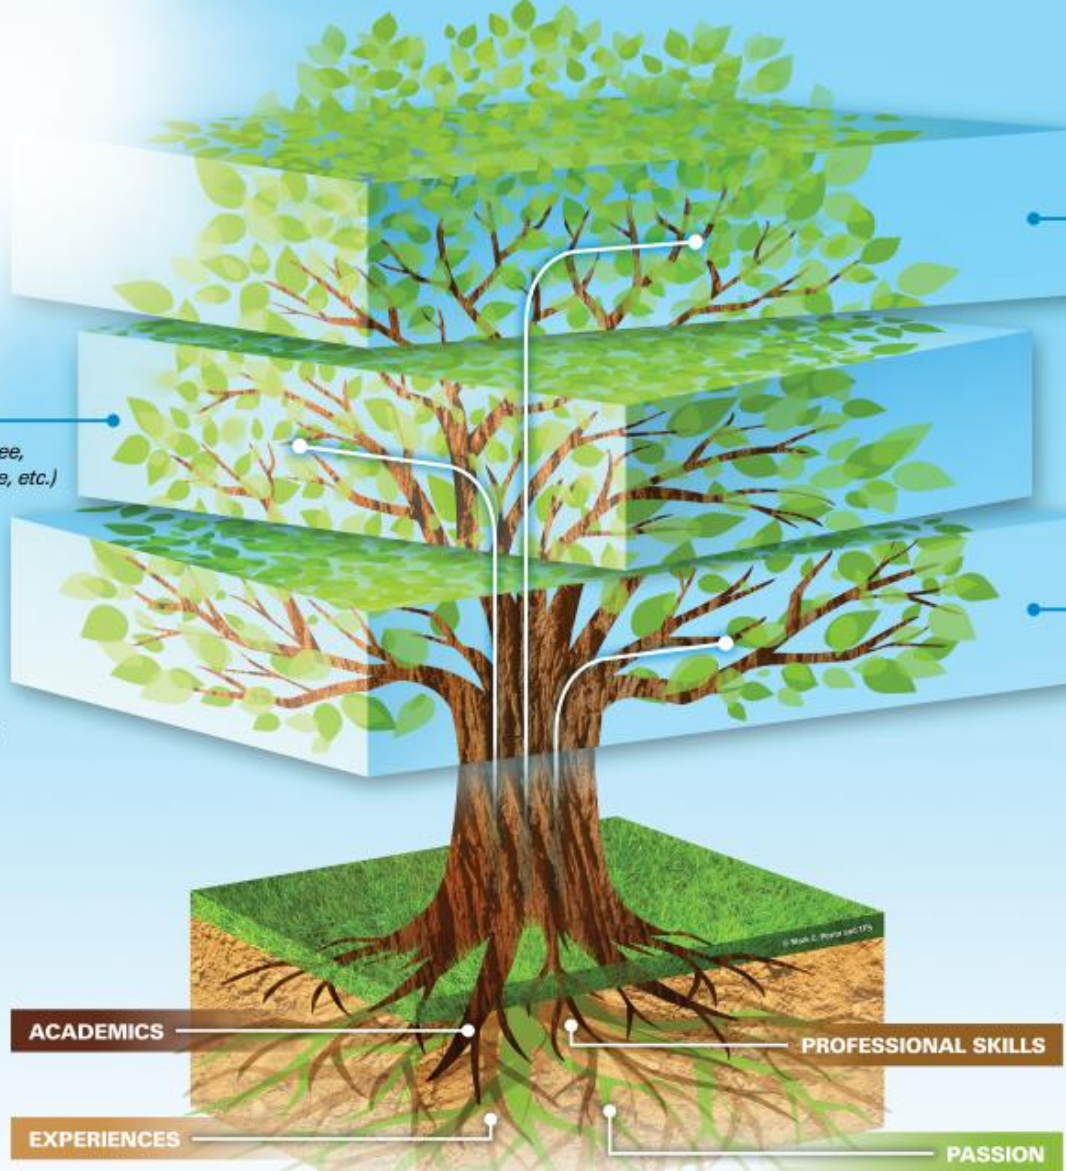

EDUCATION WITH PURPOSE CAREER TREE®

ESSEX NORTH SHORE
AGRICULTURAL & TECHNICAL SCHOOL

TECHNICAL CAREERS

(Apprenticeship, Associate's Degree, Advanced Certification, Experience, etc.)

- Business Owner
- Equipment Operator
- Pesticide Applicator
- CDL Driver
- Crane Operator
- Heavy Equipment Operator
- Certified Arborist
- Spray Program Manager
- Forestry Clearing/Landclearing Staff
- Heavy Equipment Mechanic
- Plant Breeder
- Mulch Facility Manager

PROFESSIONAL CAREERS

(Bachelor's, Master's, Ph.D., Specialized Training, Experience, etc.)

- Municipal Tree Warden
- Sales Representative
- Career Technical Agricultural Instructor
- Researcher
- Manager
- Property Supervisor
- Manufacturing Team Member
- Agricultural Business Consultant
- Arboretum Director
- Entomologist
- Safety Coordinator
- Product Creator

ENTRY-LEVEL CAREERS

(with Program Completion)

- Mechanic
- Park and Recreation Maintenance Crew
- Nursery Helper
- Plant Healthcare Employee
- Business Owner
- Equipment Operator
- CDL Driver
- Tree Service Technician
- Consulting Arborist
- Salesperson
- Grounds Crew Member
- Office Manager

ARBORICULTURE