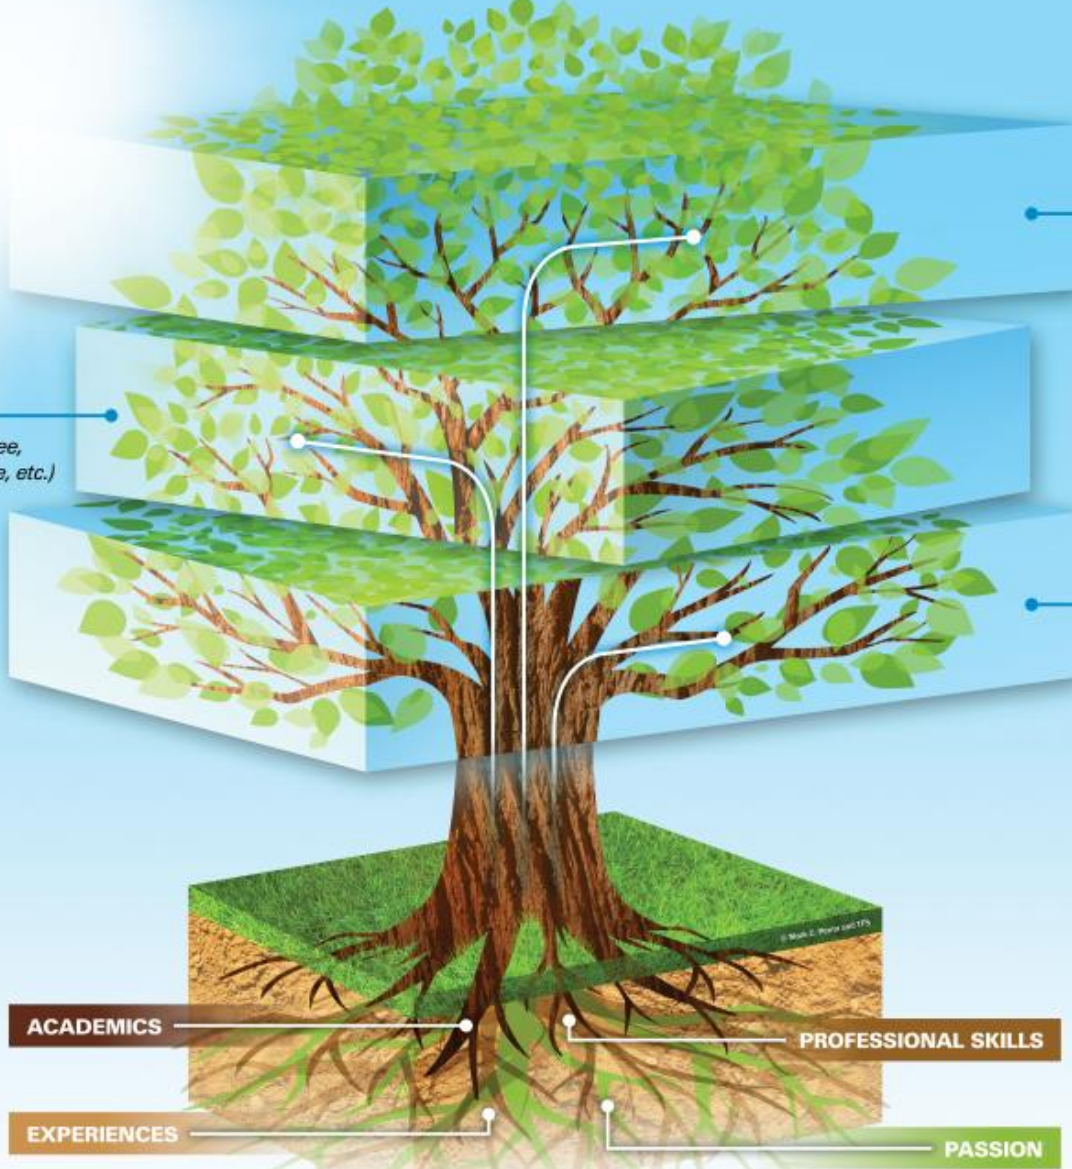

EDUCATION WITH PURPOSE CAREER TREE

ESSEX NORTH SHORE
AGRICULTURAL & TECHNICAL SCHOOL

TECHNICAL CAREERS

(Apprenticeship, Associate's Degree, Advanced Certification, Experience, etc.)

- Nursery Yard Manager
- Landscape Business Owner
- Landscape Designer
- Lawn Care/Plant Care Specialist
- Equipment Mechanic
- Assistant Golf Course Superintendent
- Hardscape Designer
- CDL Truck Driver
- Licensed Pesticide Applicator
- SRW Certified Wall Installer
- ICPI Certified Paver Installer
- Irrigation Technician

PROFESSIONAL CAREERS

(Bachelor's, Master's, Ph.D., Specialized Training, Experience, etc.)

- Landscape Architect
- Field Operations Manager
- Account Manager
- Salesperson
- Landscape/Golf Course Designer
- Project Estimator
- Sports Field Superintendent
- Golf Course Superintendent
- Branch Administrator/Manager
- Agricultural Instructor
- Landscape Construction Project Manager
- Residential or Commercial Account Manager

ENTRY-LEVEL CAREERS

(with Program Completion)

- Golf Course Crew Member
- Retail Nursery Yard Worker
- Wholesale Nursery Yard Worker
- Lawn Maintenance Crew Member
- Landscape Construction Crew Member
- Fine Gardening Assistant
- Irrigation Crew Member
- Non CDL Truck Driver
- Maintenance Crew Foreman
- Construction Crew Foreman
- Retail Nursery Salesperson
- Wholesale Nursery Salesperson

ACADEMICS

PROFESSIONAL SKILLS

EXPERIENCES

PASSION

LANDSCAPING & TURF MANAGEMENT