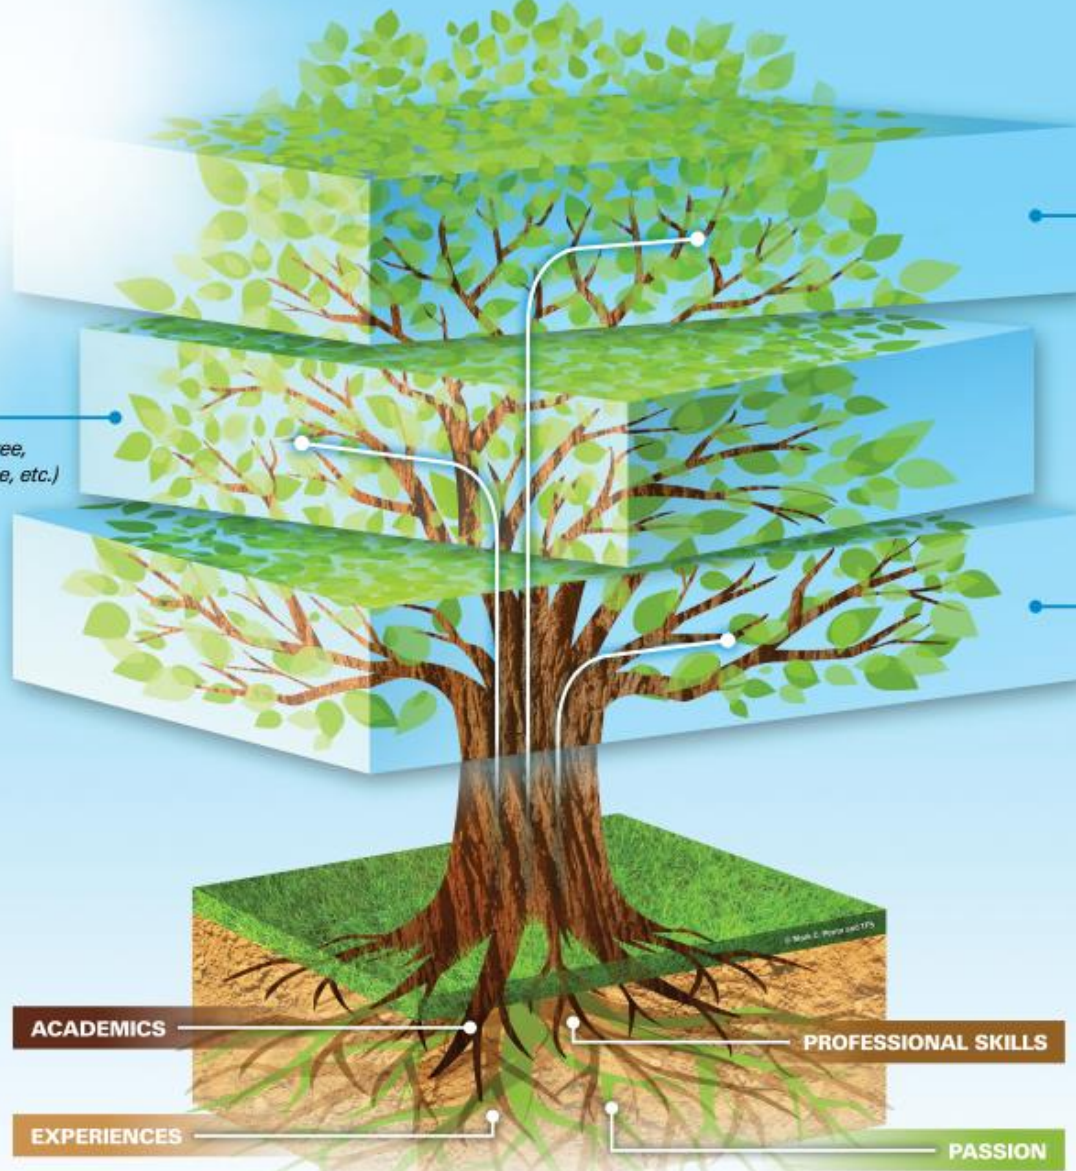

EDUCATION WITH PURPOSE CAREER TREE

ESSEX NORTH SHORE
AGRICULTURAL & TECHNICAL SCHOOL

TECHNICAL CAREERS

(Apprenticeship, Associate's Degree, Advanced Certification, Experience, etc.)

- Greenhouse Head Grower
- Greenhouse Maintenance Manager
- Farm Manager
- Tractor Operator/Cultivator
- Plant Propagator
- Crop Specialist
- Hydroponic Specialist
- Floral Designer
- Garden Designer
- Agricultural Program Coordinator
- Plant Healthcare Technician
- Interior Plant Designer

PROFESSIONAL CAREERS

(Bachelor's, Master's, Ph.D., Specialized Training, Experience, etc.)

- Agricultural Business Consultant
- Soil Scientist
- Agricultural Instructor
- Conservation Planner
- Plant Breeding & Geneticist
- Director of Grounds/Botanical Gardens
- Plant Scientist
- Entomologist
- Plant Pathologist
- Food Scientist
- Agricultural Non-Profit Director
- Engineer
- Environmental Engineer

ENTRY-LEVEL CAREERS

(with Program Completion)

- Field Crew/Farm Hand
- Assistant Greenhouse Grower
- Floral Shop Assistant
- Interior Plantcare Technician
- Garden Center/Nursery Sales
- Farmers Market Associate
- Plant Production Specialist
- Urban Farmer
- Gardener
- Community Garden Manager
- Flower Shop Sales Associate
- Compost Professional

ACADEMICS

PROFESSIONAL SKILLS

EXPERIENCES

PASSION

SUSTAINABLE HORTICULTURE