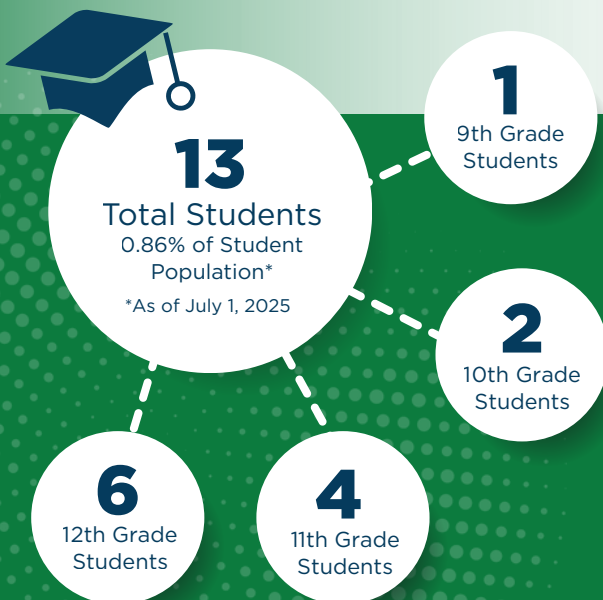

Essex Student Enrollment